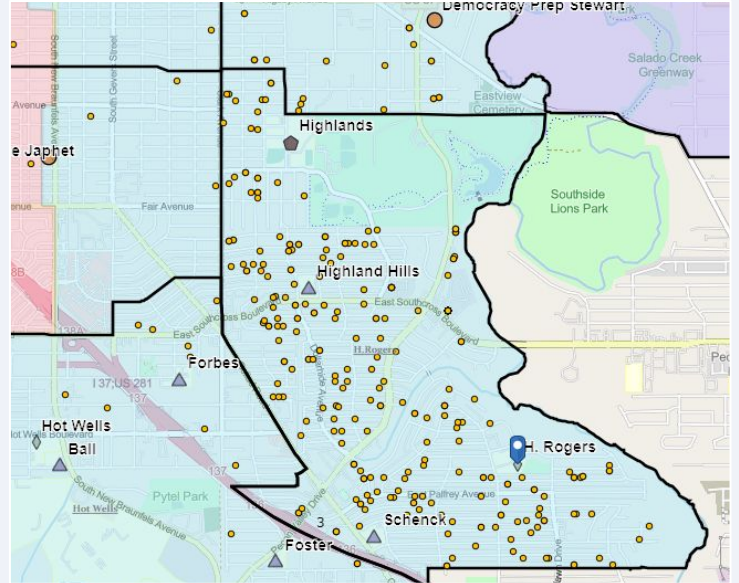

Rogers Middle School

SCHOOL OVERVIEW

Location:	314 Galway St San Antonio, TX 78223
Grades:	6-8
Enrollment:	362
Poverty Index:	39%
Trustee/SMD:	Ozuna - District 3
HS Feeder Pattern:	Highlands

Recommendation:

- Rogers MS is currently transitioning to a College Prep middle school. No rightsizing decisions make a significant impact on this school.

PRIMARY CRITERIA #1: 2022-23 ENROLLMENT

2023 Enrollment
362

Campus Type
MS

Functional Capacity
570

Facility Usage
64%

Rogers Middle School

DEMOGRAPHICS

2022 ACADEMIC PERFORMANCE

2022-23 CHOICE IN / CHOICE OUT

BRIEF CRITERIA ANALYSIS

Rogers MS is on the Southeastern edge of SAISD and is located near other campuses that are receiving students (Schenck, Highland Hills). Rogers was not considered for rightsizing decisions in part to allow the school to fully transition to its College Prep model.