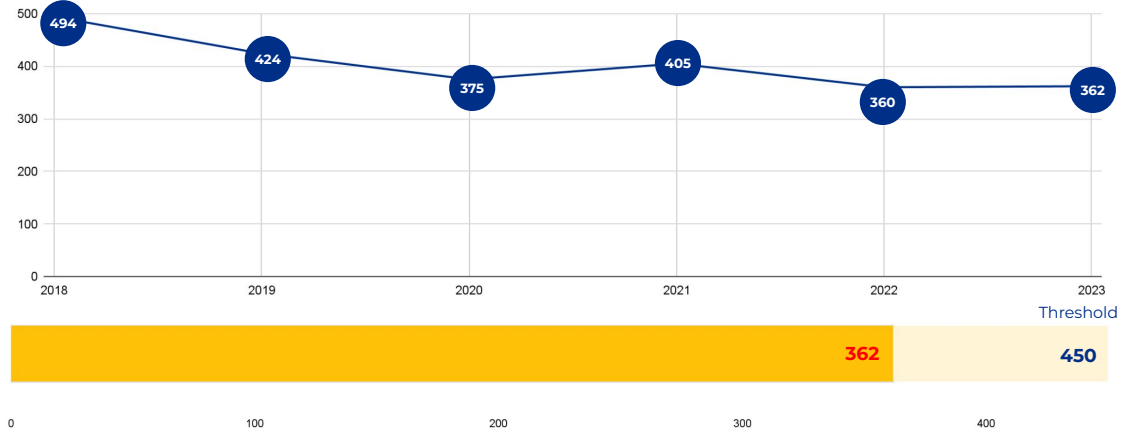

Rogers Middle School

SCHOOL OVERVIEW

Location:	314 Galway St San Antonio, TX 78223
Grades:	6-8
Enrollment:	362
Poverty Index:	39%
Trustee/SMD:	Ozuna - District 3
HS Feeder Pattern:	Highlands

Recommendation:

- Rogers MS is currently transitioning to a College Prep middle school. No rightsizing decisions make a significant impact on this school.

PRIMARY CRITERIA #1: 2022-23 ENROLLMENT

2023 Enrollment
362

Campus Type
MS

Enrollment Threshold
450

	2018	2019	2020	2021	2022	2023
Total Enrollment:	494	424	375	405	360	362

PRIMARY CRITERIA #2: FACILITY COST PER PUPIL

Cost Per Pupil
\$9,344

PRIMARY CRITERIA #3: 2022-23 FACILITY USE