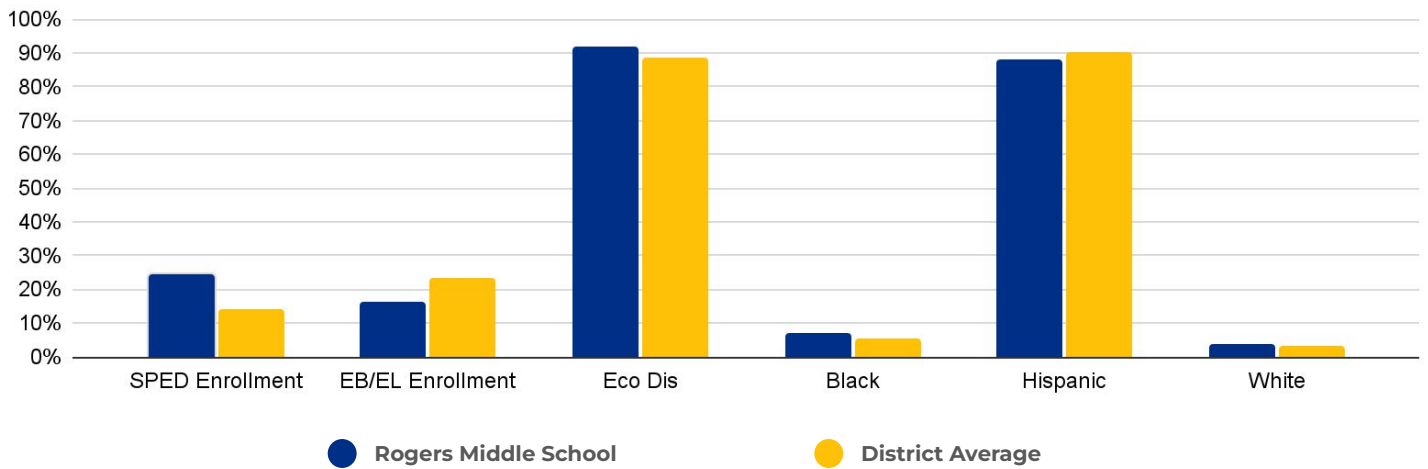

Enrollment Threshold
450

	2018	2019	2020	2021	2022	2023
Total Enrollment:	494	424	375	405	360	362

PRIMARY CRITERIA #2: FACILITY COST PER PUPIL

Cost Per Pupil
\$9,344

PRIMARY CRITERIA #3: 2022-23 FACILITY USE

Functional Capacity
570

Facility Usage
64%

Rogers Middle School

DEMOGRAPHICS

2022 ACADEMIC PERFORMANCE

2022-23 CHOICE IN / CHOICE OUT

BRIEF CRITERIA ANALYSIS

Rogers MS is on the Southeastern edge of SAISD and is located near other campuses that are receiving students (Schenck, Highland Hills). Rogers was not considered for rightsizing decisions in part to allow the school to fully transition to its College Prep model.