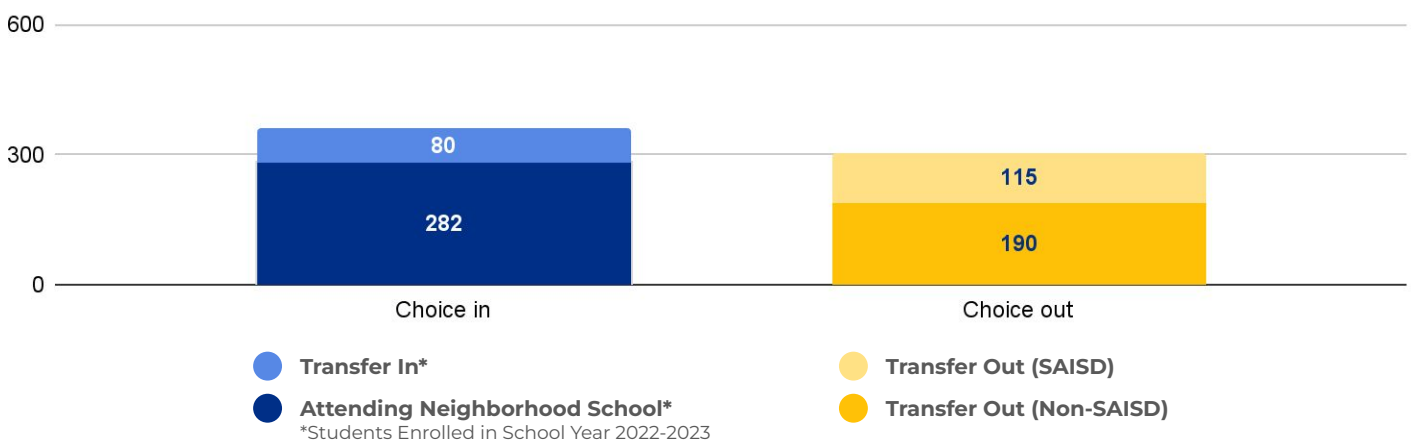

Functional Capacity
570

Facility Usage
64%

Rogers Middle School

DEMOGRAPHICS

2022 ACADEMIC PERFORMANCE

2022-23 CHOICE IN / CHOICE OUT

BRIEF CRITERIA ANALYSIS

Rogers MS is on the Southeastern edge of SAISD and is located near other campuses that are receiving students (Schenck, Highland Hills). Rogers was not considered for rightsizing decisions in part to allow the school to fully transition to its College Prep model.