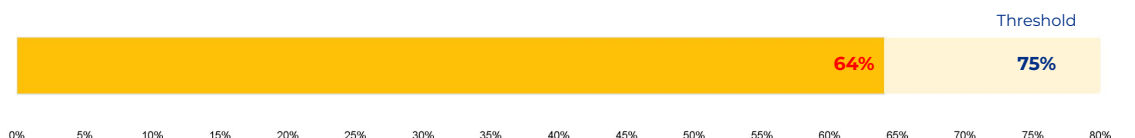

Enrollment Threshold
450

	2018	2019	2020	2021	2022	2023
Total Enrollment:	494	424	375	405	360	362

PRIMARY CRITERIA #2: FACILITY COST PER PUPIL

Cost Per Pupil
\$9,344

PRIMARY CRITERIA #3: 2022-23 FACILITY USE

Functional Capacity
570

Facility Usage
64%

Rogers Middle School

DEMOGRAPHICS

2022 ACADEMIC PERFORMANCE

2022-23 CHOICE IN / CHOICE OUT

BRIEF CRITERIA ANALYSIS

Rogers MS is on the Southeastern edge of SAISD and is located near other campuses that are receiving students (Schenck, Highland Hills). Rogers was not considered for rightsizing decisions in part to allow the school to fully transition to its College Prep model.