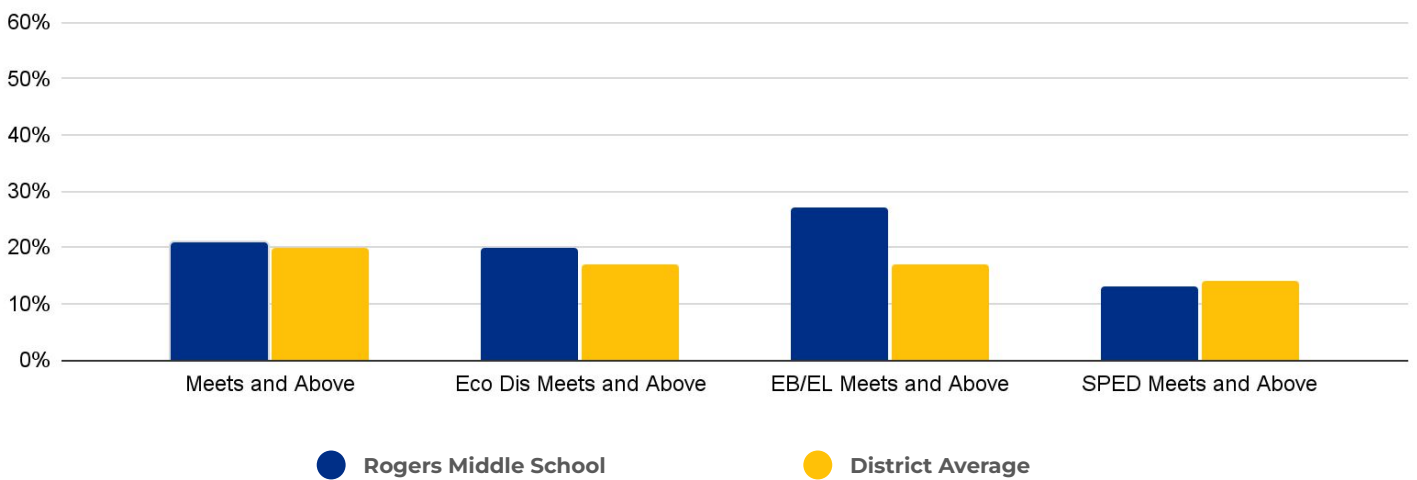

Functional Capacity
570

Facility Usage
64%

Rogers Middle School

DEMOGRAPHICS

2022 ACADEMIC PERFORMANCE

2022-23 CHOICE IN / CHOICE OUT

BRIEF CRITERIA ANALYSIS

Rogers MS is on the Southeastern edge of SAISD and is located near other campuses that are receiving students (Schenck, Highland Hills). Rogers was not considered for rightsizing decisions in part to allow the school to fully transition to its College Prep model.